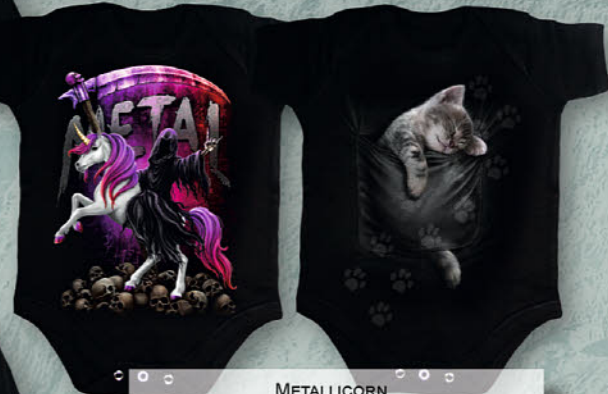

# BABIES

**ANGER MANAGEMENT**

D114 K121 Kids FRONT PRINT T-SHIRT BLK XXL XL L M S XS £12.99

**SKULL BLAST**

T152 K101 Kids T-SHIRT BLK XXL XL L M S XS £14.99

**HIGH SPIRITS**

F065 K002 BABY GROWS BLK M S XS £12.99

**NEW!**

**RESPAWN**

T183 K101 Kids T-SHIRT BLK XXL XL L M S XS £14.99

**METALLICORN**

F054 K002 BABY GROWS BLK M S XS £12.99

**POCKET KITTEN**

F052 K002 BABY GROWS BLK M S XS £12.99

**DRAGON FURNACE**

L016 K101 Kids T-SHIRT BLK XXL XL L M S XS £14.99

**BABY BIKER**

F036 K002 BABY GROWS BLK M S XS £12.99

**TOP DOG**

T228 K002 BABY GROWS BLK M S XS £12.99