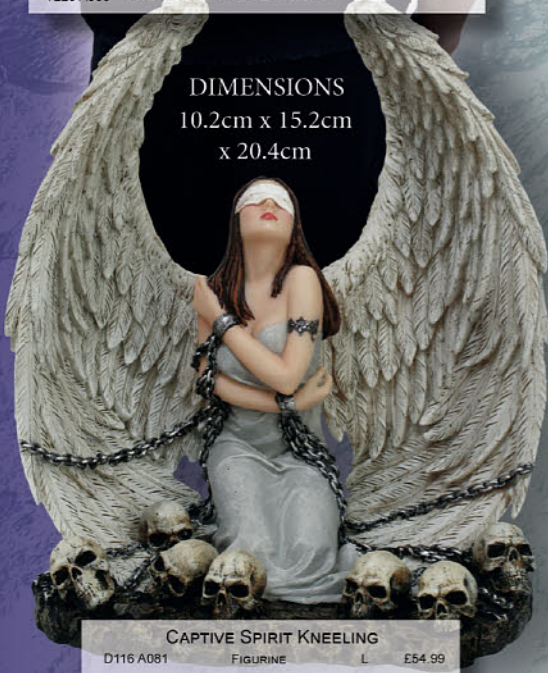

# RESIN FIGURINES

An exciting NEW range of Spiral figurines and sculptures inspired by our best-selling designs.

**DIMENSIONS**  
10.2cm x 15.2cm  
x 25.4cm

**DIMENSIONS**  
10.2cm x 15.2cm  
x 20.4cm

**CAPTIVE SPIRIT KNEELING**  
D116 A081 FIGURINE L £54.99