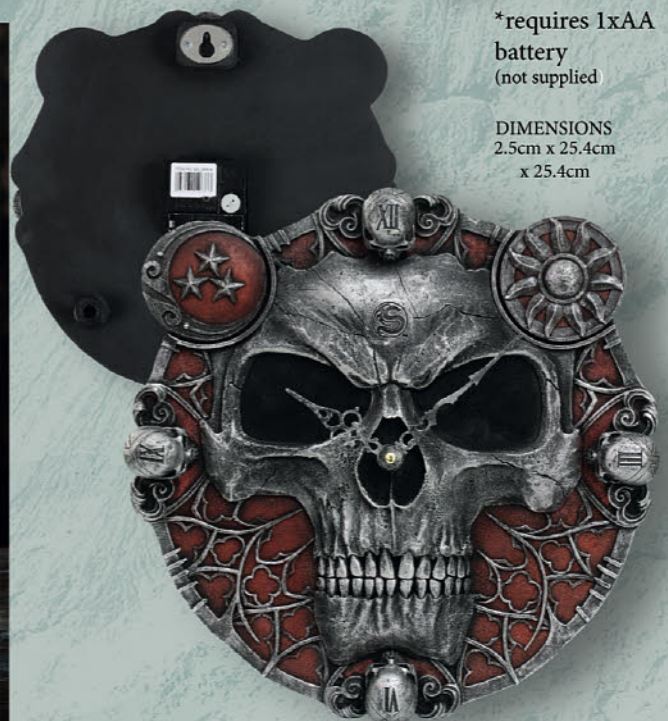

**DEATH EMBERS**  
K099 A080 DESK TOP SCULPTURE L £43.99

DIMENSIONS  
20.3cm x 15.2cm  
x 20.3cm  
**DRACO SKULL**  
K054 A080 DESK TOP SCULPTURE L £39.99

DIMENSIONS  
25.5cm x 25.5cm  
x 31.5cm  
**SERPENT INFECTION**  
D041 A084 CRUMB KEEPER L £56.99

The perfect cookie jar  
or trinket box

Top Detail

**SANDS OF DEATH**  
D078 A082 SAND TIMER SCULPTURE L £32.99

DIMENSIONS  
10.2cm x 10.2cm  
x 20.3cm

Hourglass timer with blood red sand

\*requires 1xAA  
battery  
(not supplied)