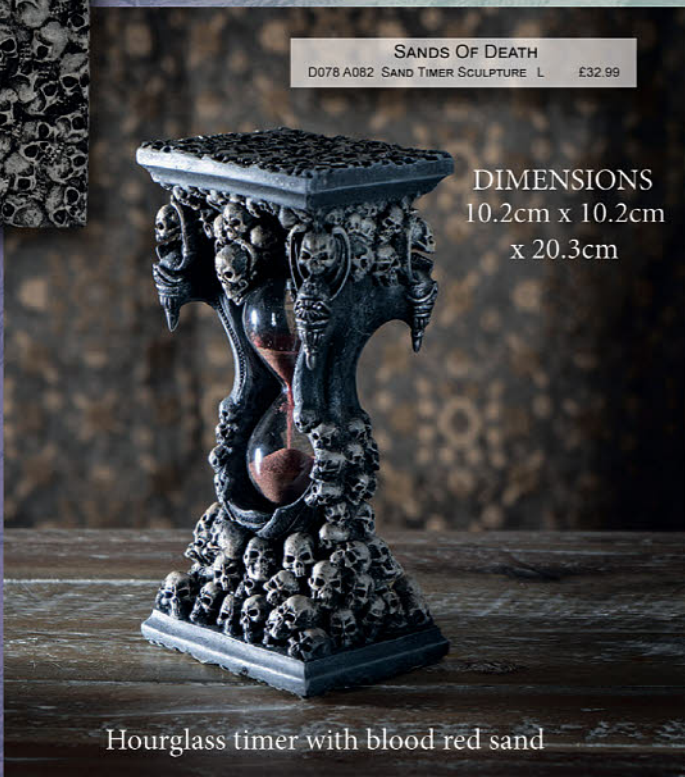

DIMENSIONS
25.5cm x 25.5cm
x 31.5cm
SERPENT INFECTION
D041 A084 CRUMB KEEPER L £56.99

SANDS OF DEATH
D078 A082 SAND TIMER SCULPTURE L £32.99

DIMENSIONS
10.2cm x 10.2cm
x 20.3cm

Hourglass timer with blood red sand