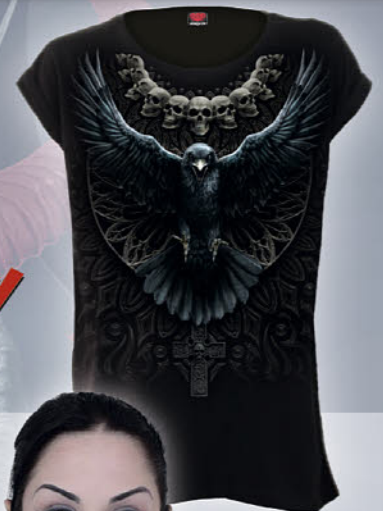

RAZOR BACK

M037 F439 F LS LACE SHOULDER BLK XXL XL L M S £21.99

NEW!