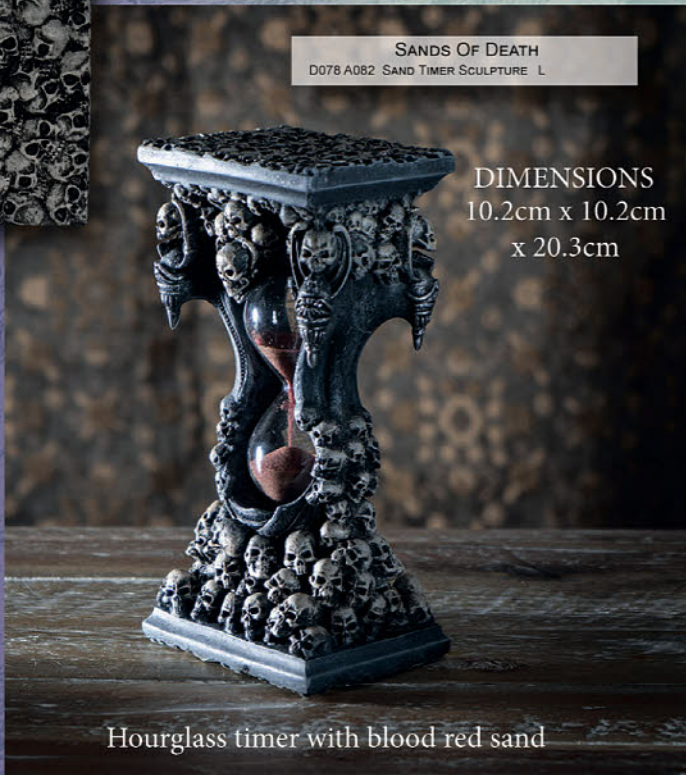

SERPENT INFECTION
D041 A084 CRUMB KEEPER L

SANDS OF DEATH
D078 A082 SAND TIMER SCULPTURE L

DIMENSIONS
10.2cm x 10.2cm
x 20.3cm

Hourglass timer with blood red sand