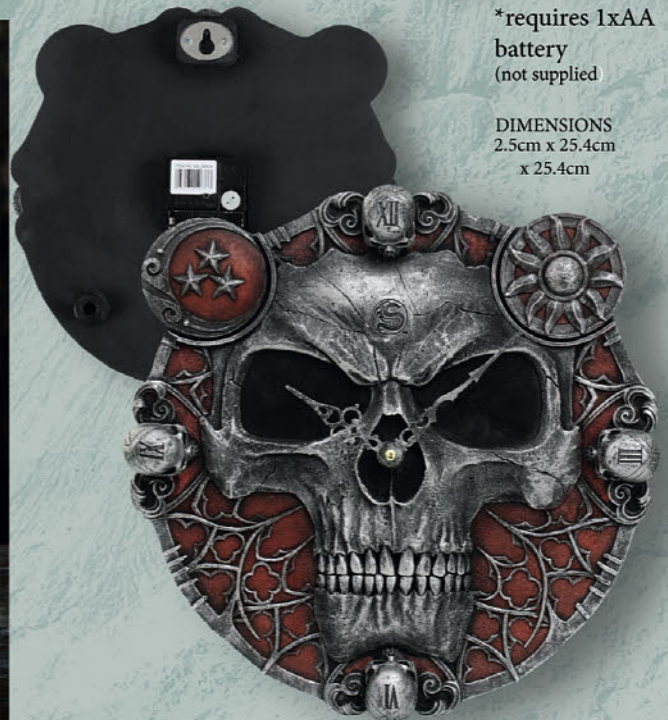

SANDS OF DEATH
D078 A082 SAND TIMER SCULPTURE L

*requires 1xAA
battery
(not supplied)

DIMENSIONS
2.5cm x 25.4cm
x 25.4cm

SANDS OF DEATH
D078 A083 CLOCK SCULPTURE L